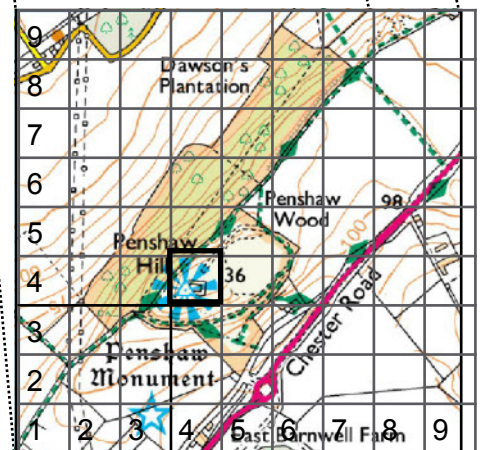

GET SKILLED IN SCOUTING

HOW TO DO GRID REFERENCES

Penshaw Monument is:

...On map sheet NZ

...In Square 33 54

To be more exact we need to say where in the square the monument is.

We do this by breaking the square up into smaller squares

So...Penshaw Monument's full grid reference is:

NZ 334 544