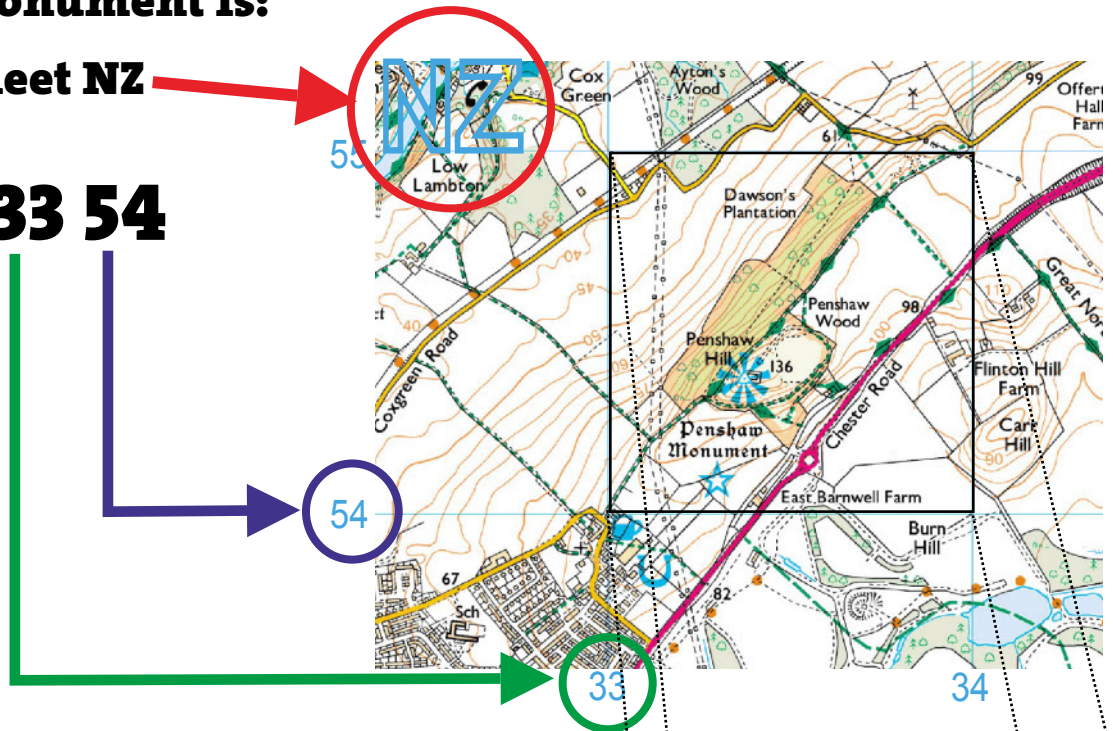

GET SKILLED IN SCOUTING

HOW TO DO GRID REFERENCES

Penshaw Monument is:

...On map sheet NZ

...In Square 33 54

To be more exact we need to say where in the square the monument is.

We do this by breaking the square up into smaller squares

So...Penshaw Monument's full grid reference is:

NZ 334 544